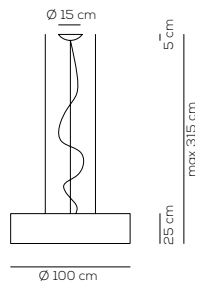

Skin

Manuel Vivian

Collezione composta da lampade da soffitto e sospensione con paralume in ecopelle. Disponibile in vari colori e dimensioni. Sorgente luminosa con attacco a vite o a LED integrato dimmerabile.

Collection consisting of ceiling and suspended lamps. The lampshade is realized with eco-leather. Available in several colours and sizes. Screw light bulb or built-in dimmable LED light source.

COLOURS

DIFFUSER COLOURS

Altri colori disponibili su richiesta / Other colors available on request.

SP SKI 100 LED

SKIN / con illuminazione verso alto e basso / with upward and downward lighting / DRIVER INCLUDED

Type	Article	Colours (lampshade)	Colours (radial diffuser)	Source
SP	SKI 100 LED	BC white	BC white	LED 98W - diffused beam 3000K* 4000K upon request
		BA ivory white	BW warm white	
		MA brown		
		NE matt black		

CE IP20 CRI90 LED ~10719 lm* 109 lm/W* 110-240VAc

example composition code SP SKI100LED BC BW
Casambi compatibile / Casambi compatible.

E This luminaire contains a light source with the energy class E

SP SKI 100 LED_ _ _ _

CUSTOMER _____ NOTES _____

NOTICE: Luminous flux (lm) and efficacy (lm/W) for all LED luminaires is estimated based on nominal ratings of the LED sources. Technical data could be subject to alteration without notice. Axo Light does not provide legal guarantee for the accuracy of this data sheet.